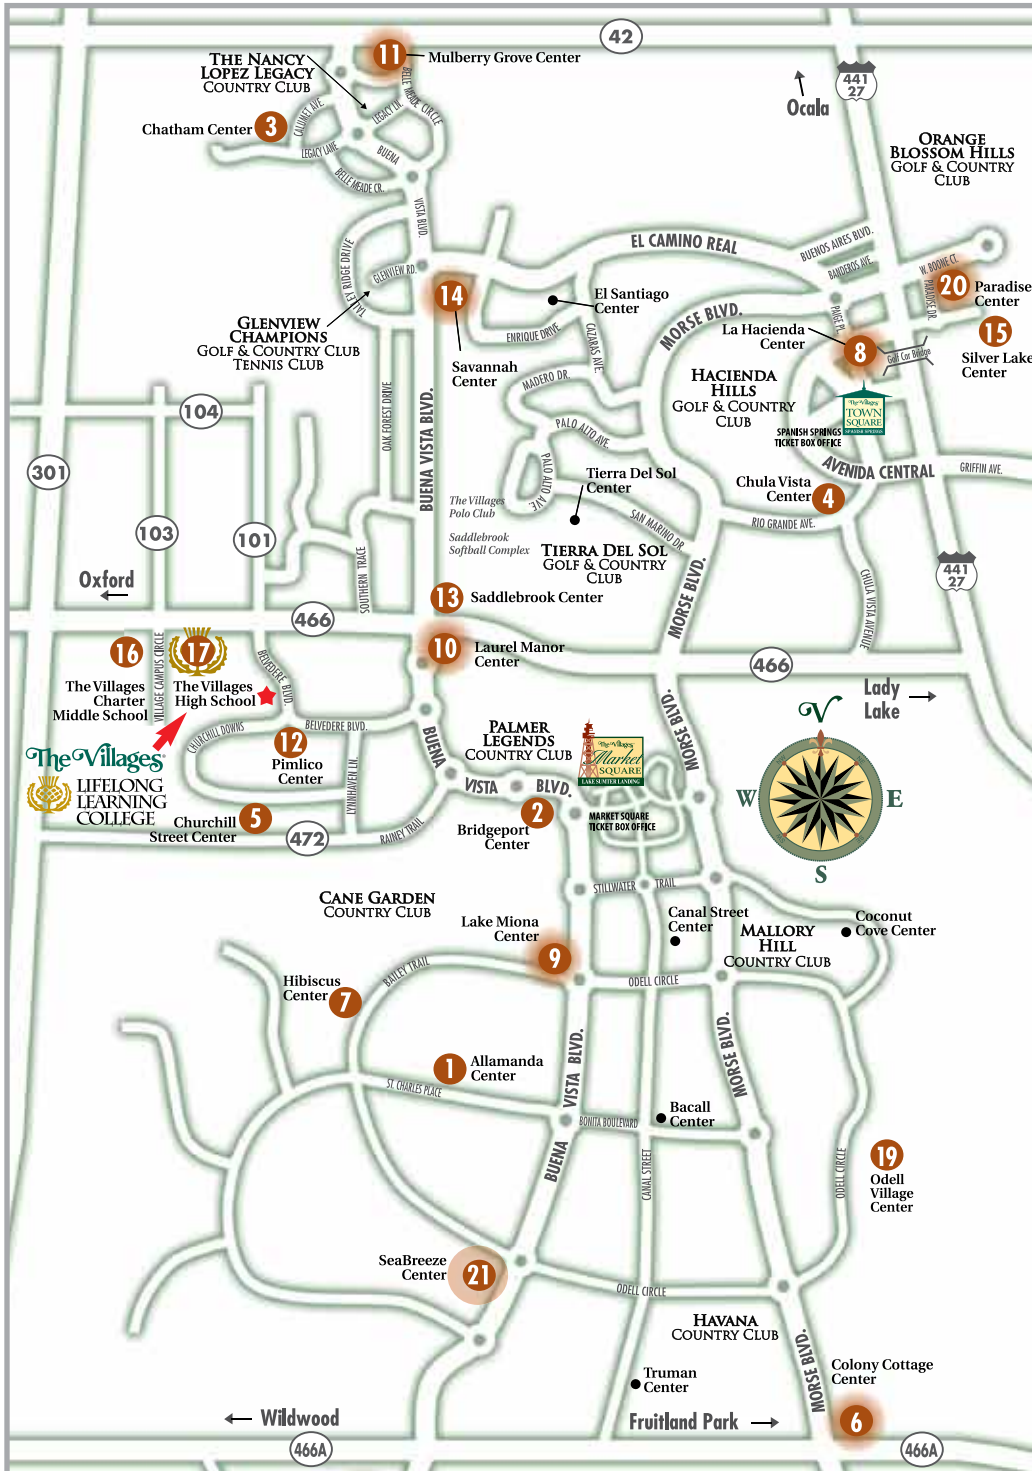

The Villages®

LIFELONG LEARNING COLLEGE

CLASS SITE LOCATIONS

The Villages
Lifelong Learning College

- 1** Allamanda
 - 2** Bridgeport
 - 3** Chatham
 - 4** Chula Vista
 - 5** Churchill Street
 - 6** Colony Cottage
 - 7** Hibiscus
 - 8** La Hacienda
 - 9** Lake Miona
 - 10** Laurel Manor
 - 11** Mulberry Grove
 - 12** Pimlico
 - 13** Saddlebrook
 - 14** Savannah
 - 15** Silver Lake
 - 16** The Villages Charter Middle School
 - 17** The Villages High School
 - 18** Truman
 - 19** O'Dell
 - 20** Paradise
 - 21** SeaBreeze
- ★ Golf Cart Access to East Parking Lot from Belvedere Blvd.